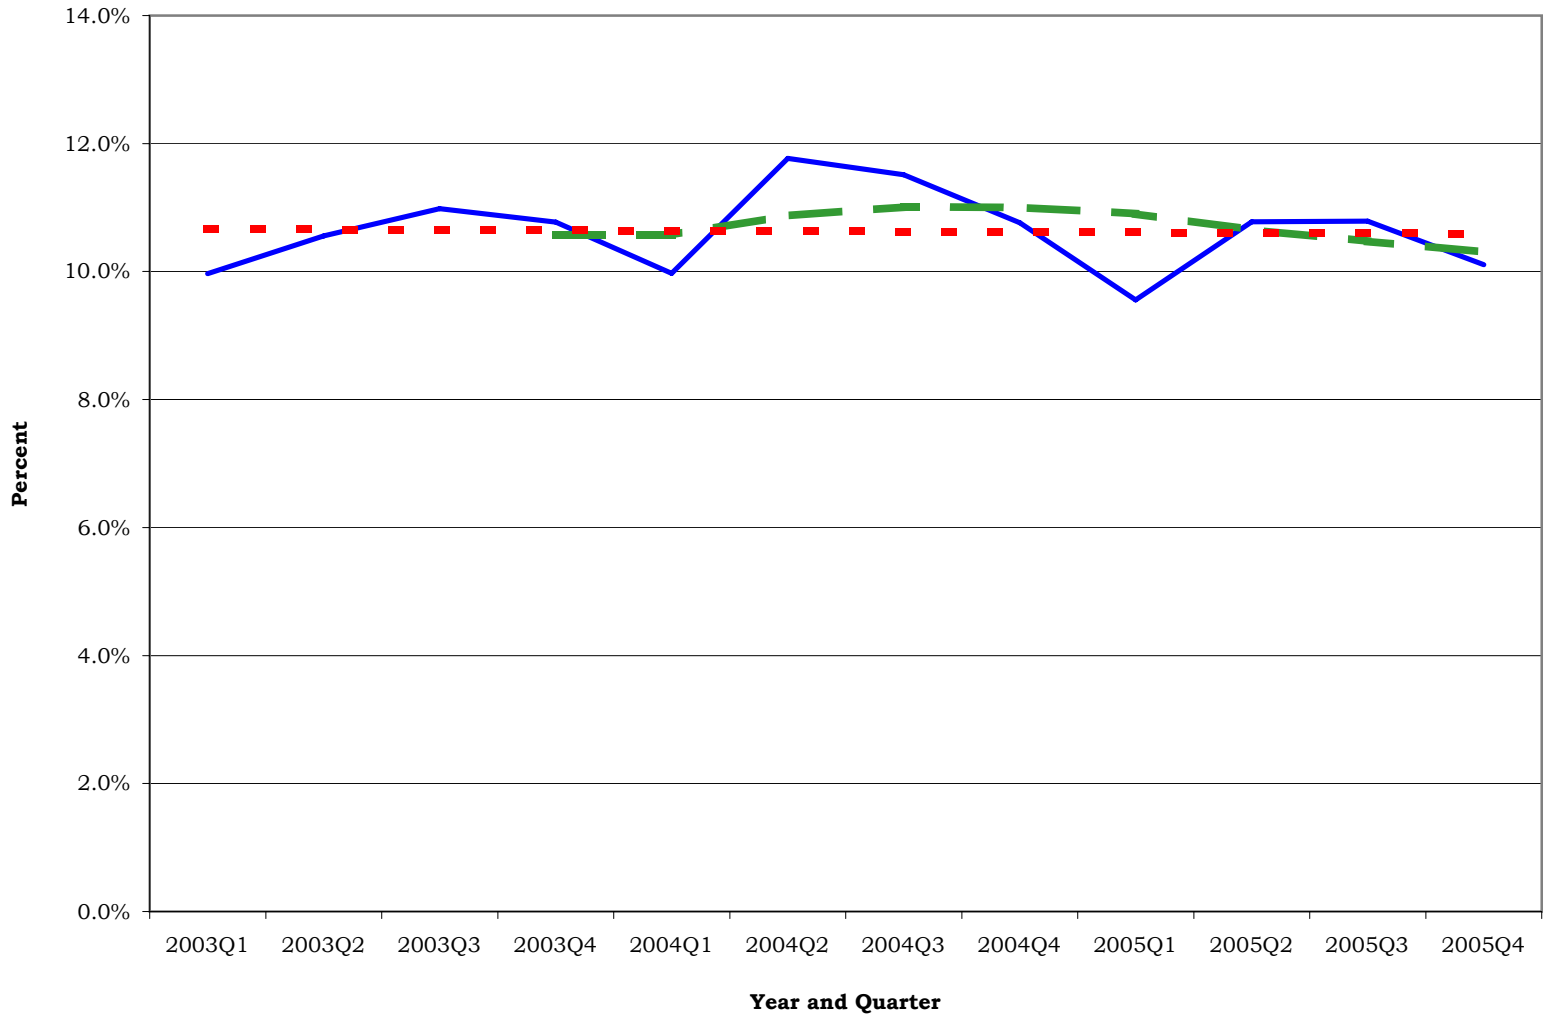

Percent of Continuous Workers with Two or More Jobs in Fremont County, 2003-2005

— Fremont - - - 4 Qtr. Moving Avg. - - - Linear Trend