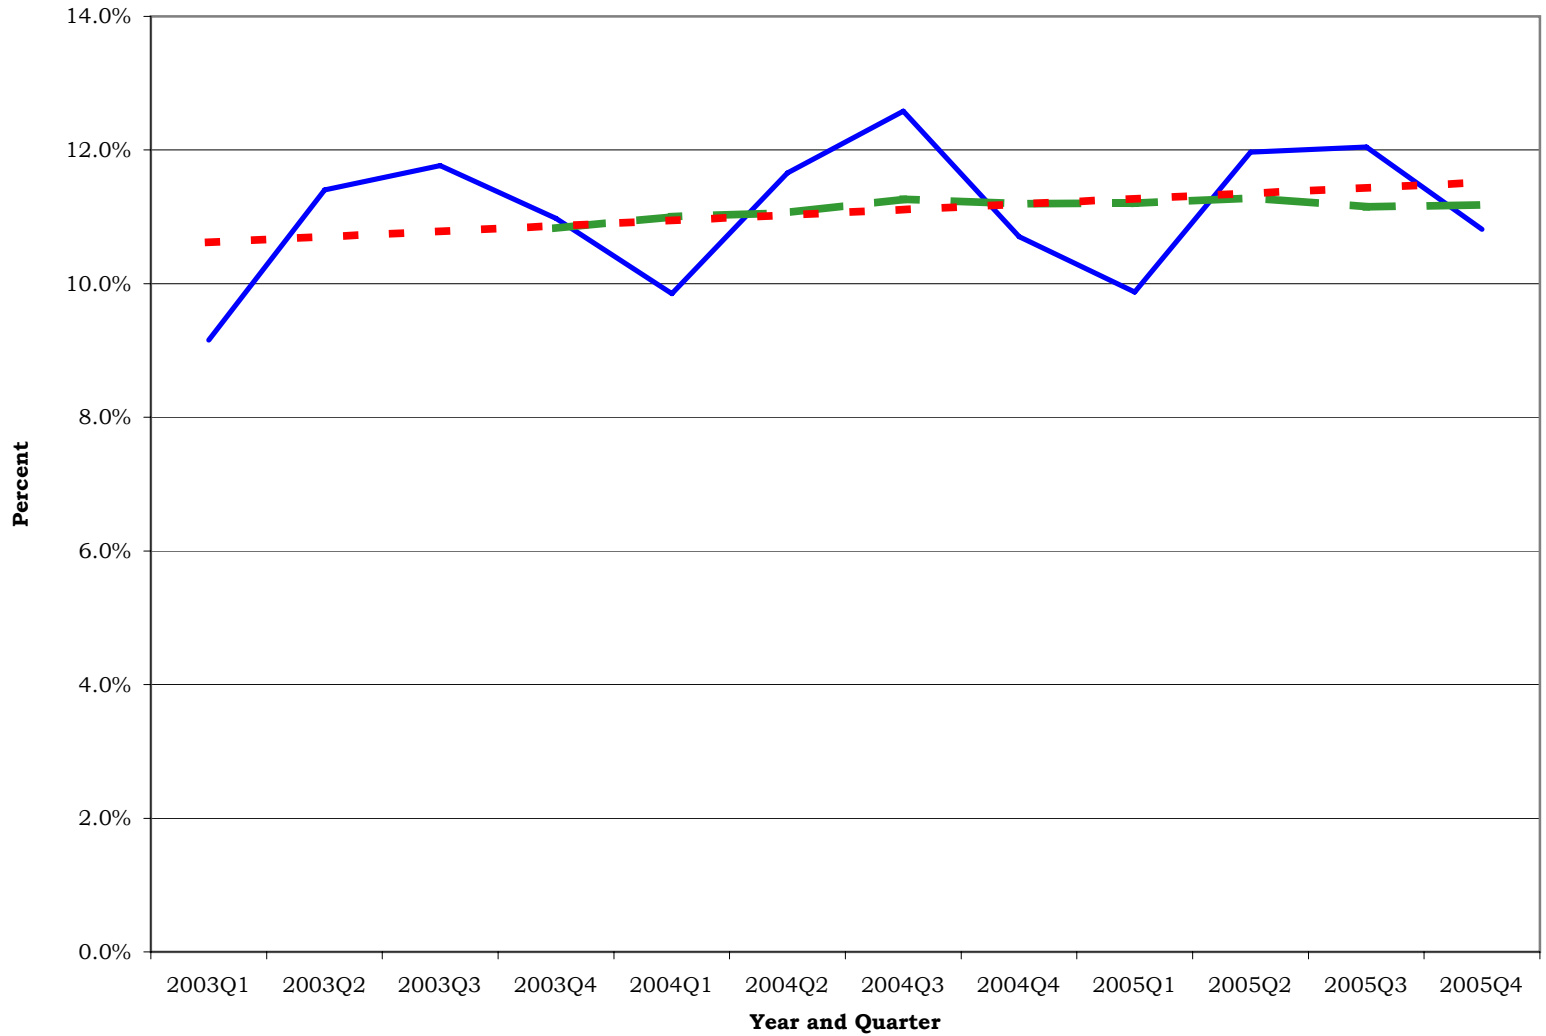

Percent of Continuous Workers with Two or More Jobs in Platte County, 2003-2005

— Platte

— 4 Qtr. Moving Avg.

- - - Linear Trend