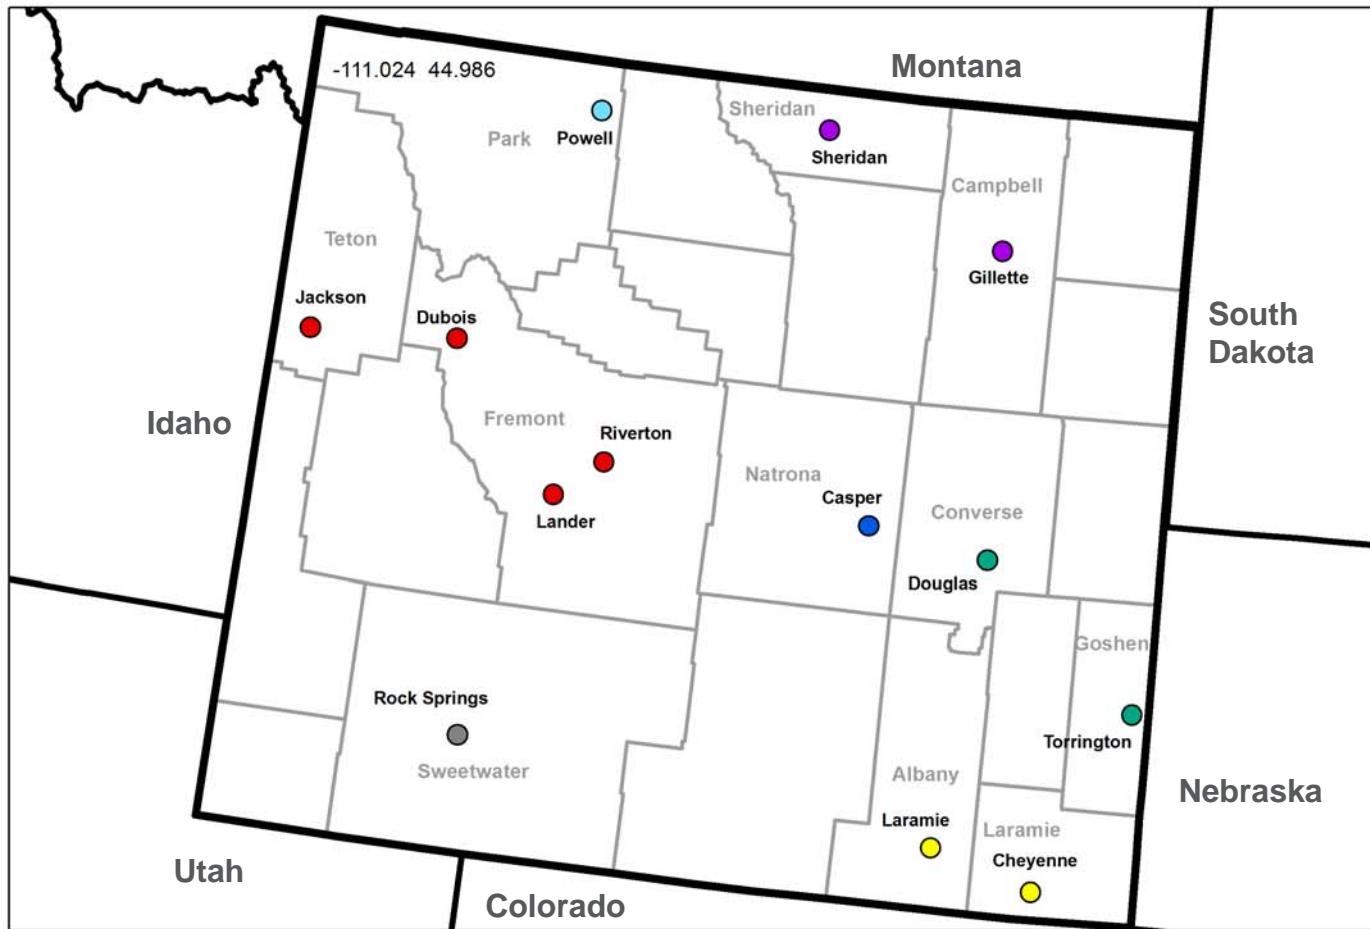

# State of Wyoming with Locations of Community Colleges

## Community Colleges

- Casper College
- Central Wyoming College
- Eastern Wyoming College
- Laramie County Community College
- Northern Wyoming Community College District
- Northwest College
- Western Wyoming Community College

0 55 110 220 Miles

Prepared by: T Glover, Research & Planning, WY DWS, 7/18/16.

<http://doe.state.wy.us/LMI>

Published July 18, 2016.